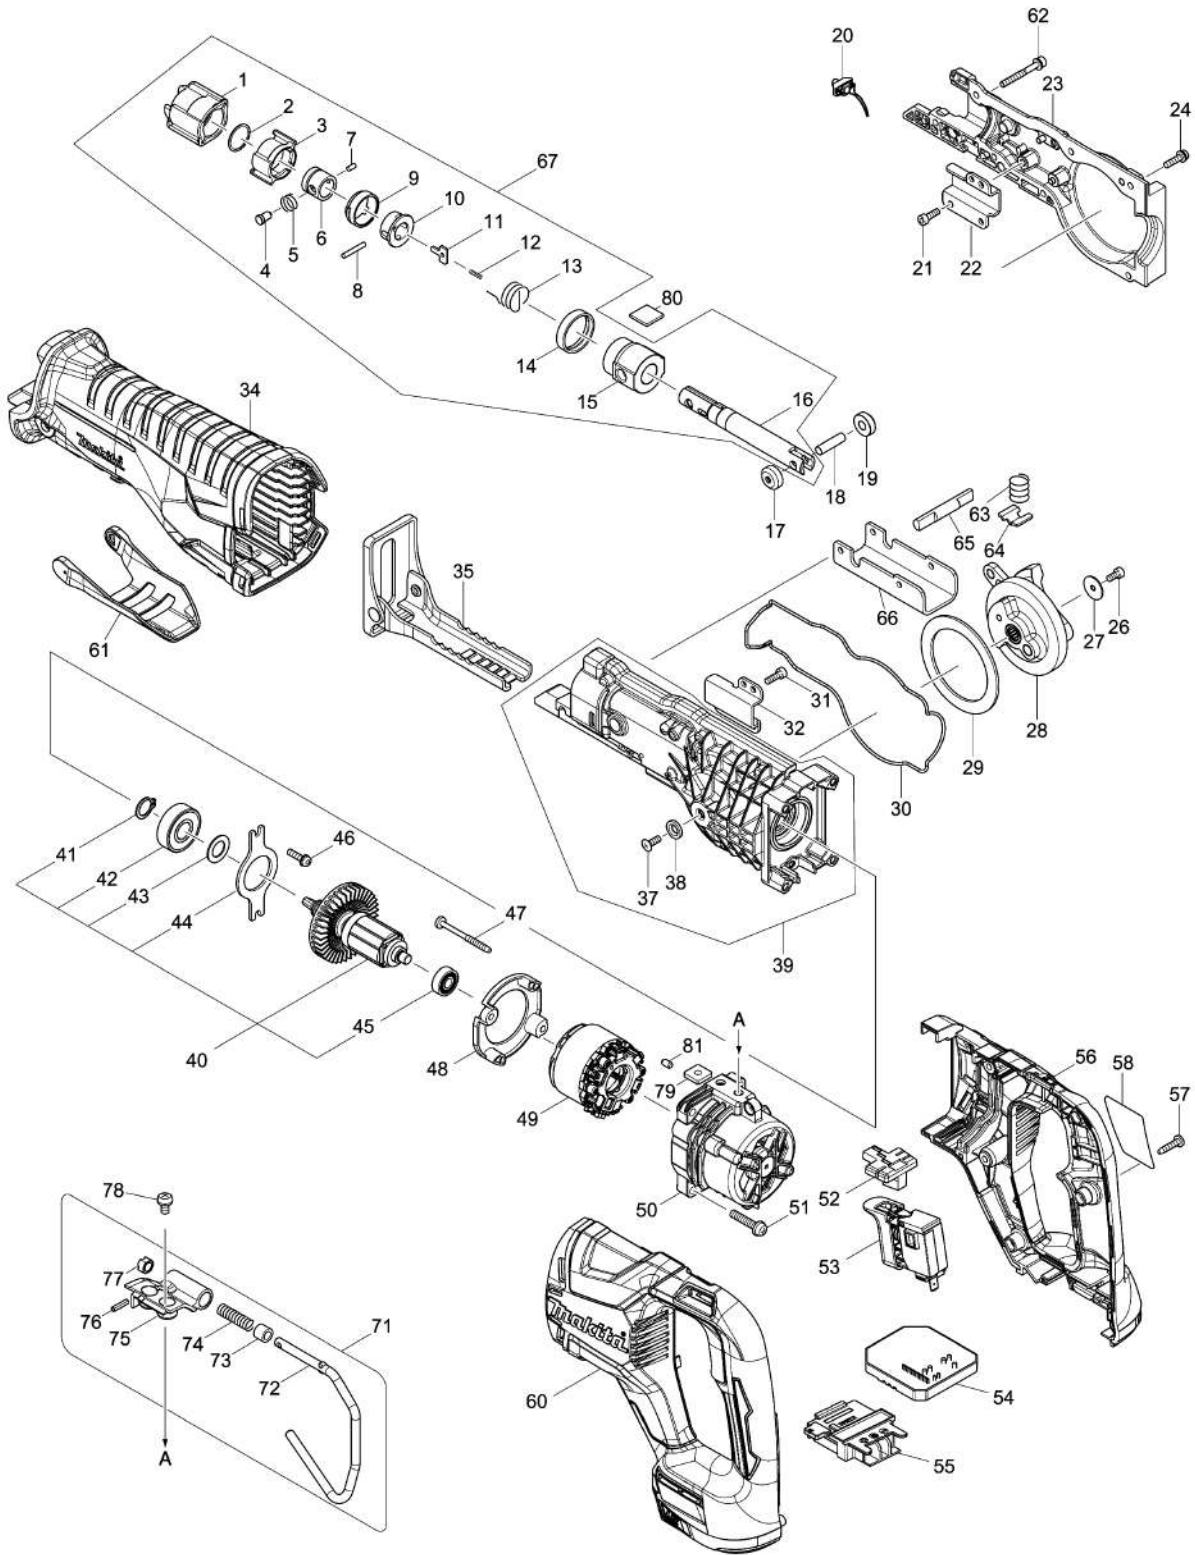

Model No.DJR187 CORDLESS RECIPRO SAW